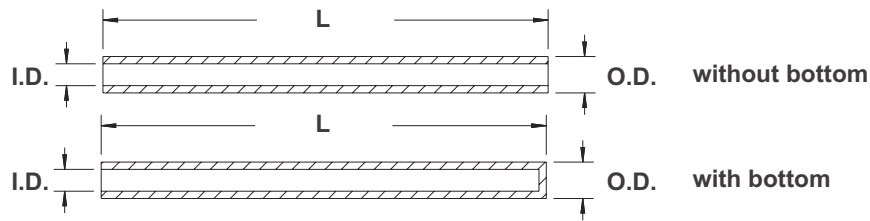

Tubes

Other diameters, lengths and custom made tubes are available on request.

Outer Diameter	Inner Diameter	Length (Standard)	without bottom	with bottom
4,7mm	0,8mm	350mm	x	—
10mm	3mm	600mm	x	x
10mm	4mm	600mm	x	x
12mm	7mm	356mm	x	x
12mm	8,6mm	420mm	x	x
12mm	9mm	400mm	x	x
18mm	12mm	356mm	x	x
18mm	14mm	542mm	x	x
24mm	18mm	440mm	x	x
24mm	14mm	800mm	x	—
26mm	20mm	600mm	x	x
28,5mm	20,5mm	600mm	x	x